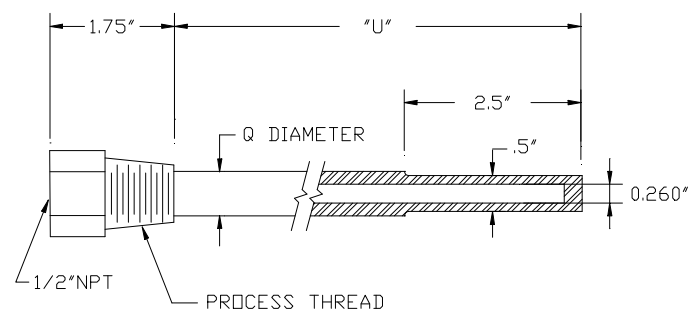

# THREADED THERMOWELL SELECTION TABLES

## REDUCED TIP THREADED TYPE

Style No. **260R** — .260" Bore Reduced Tip Type Thermowell.

Style No. **260RL** — .260" Bore Reduced Tip Type Thermowell with Lagging Extension.