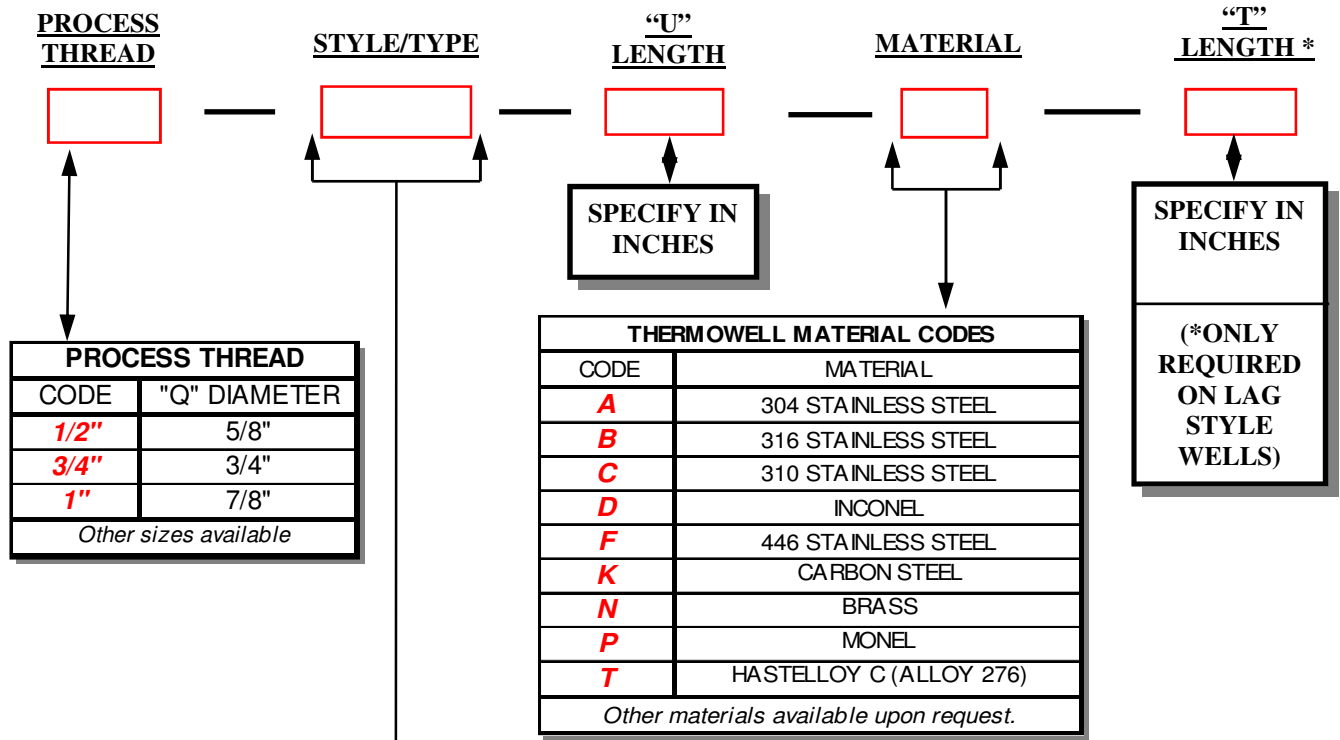

# THREADED THERMOWELL SELECTION TABLES

## REDUCED TIP THREADED TYPE

Style No. **260R** — .260" Bore Reduced Tip Type Thermowell.

Style No. **260RL** — .260" Bore Reduced Tip Type Thermowell with Lagging Extension.