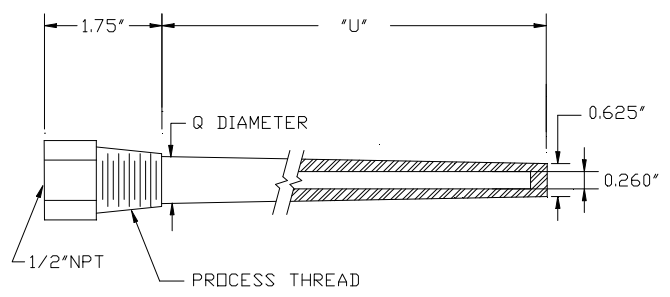

THREADED THERMOWELL SELECTION TABLES

HEAVY DUTY (TAPERED) THREADED TYPE

Style No. **260H** — .260" Bore Tapered Type Thermowell.

Style No. **260HL** — .260" Bore Tapered Type Thermowell with Lagging Extension