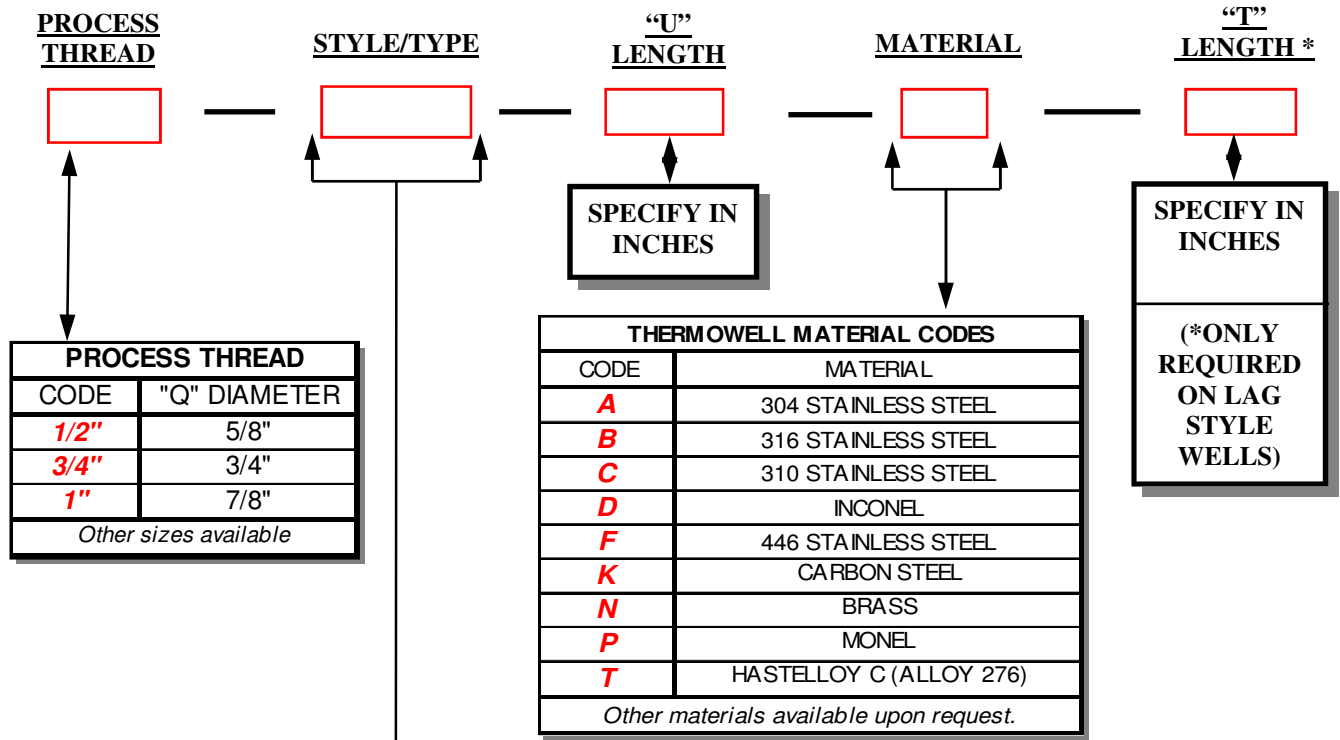

THREADED THERMOWELL SELECTION TABLES

HEAVY DUTY (TAPERED) THREADED TYPE

Style No. **260H** — .260" Bore Tapered Type Thermowell.

Style No. **260HL** — .260" Bore Tapered Type Thermowell with Lagging Extension